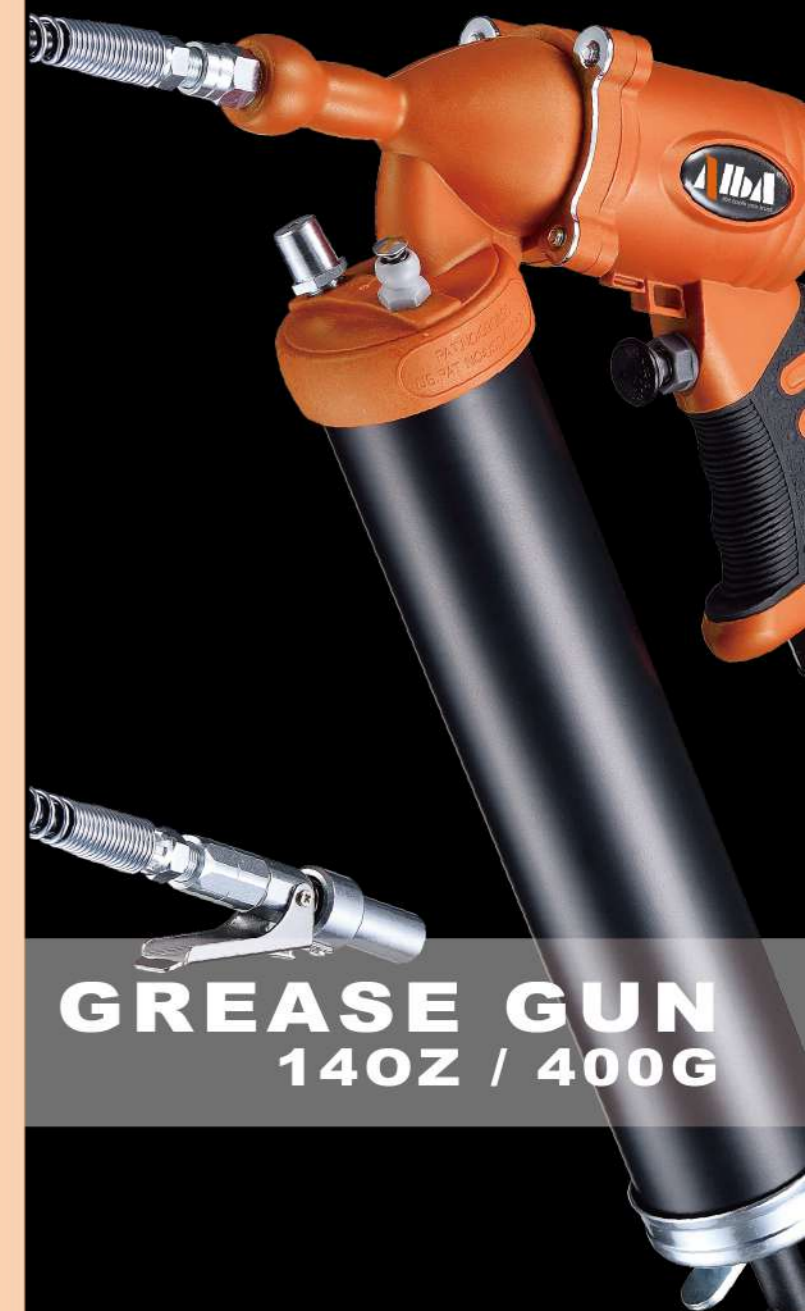

KC-400FC
Fiber Composite
Sing. Shot Air Grease Gun

1 kg only (Tare)
Air ratio: 1: 40
W.P. : 3,600 PSI @Input 90 PSI
B.P. : 6,000 PSI @Input 150 PSI
Grease rate: 1.3g/ stroke

KC-401FC
Fiber Composite
Cont. Shot Air Grease Gun

KC-401
Cont. Shot Air Grease Gun

Air ratio: 1: 40
W.P. : 3,200 PSI @Input 80 PSI
B.P. : 3,600 PSI @Input 90 PSI
Grease rate: 288g/ min

KC-400K
Sing. Shot Air Grease Gun Kit

Air ratio: 1: 40
W.P. : 3,600 PSI @Input 90 PSI
B.P. : 6,000 PSI @Input 150 PSI
Grease rate: 1.3g/ stroke

KC-401K
Cont. Shot Air Grease Gun Kit

Air ratio: 1: 40
W.P. : 3,200 PSI @Input 80 PSI
B.P. : 3,600 PSI @Input 90 PSI
Grease rate: 288g/ min

GREASE GUN
14OZ / 400G

**KCG-025
Mini Grease Gun**

W.P. : 1,000 PSI
Capacity bulk 80g
External taper degree: 50°
Caliber: 0.8 mm
Grease rate: 0.2g/ stroke

**KCG-025A
Mini Grease Gun
W/ 4" Long Tip**

W.P. : 1,000 PSI
Capacity bulk 80g
External taper degree: 50°
Caliber: 0.8 mm
Grease rate: 0.2g/ stroke

**KCG-025A-005
Mini Grease Gun
W/ 1-1/2" Length Tip**

W.P. : 1,000 PSI
Capacity bulk 80g
External taper degree: 50°
Caliber: 0.8 mm
Grease rate: 0.2g/ stroke