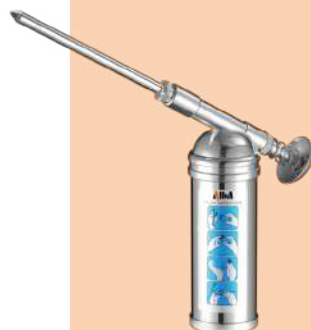

KC-401K
Cont. Shot Air Grease Gun Kit

Air ratio: 1: 40
W.P. : 3,200 PSI @Input 80 PSI
B.P. : 3,600 PSI @Input 90 PSI
Grease rate: 288g/ min

GREASE GUN
14OZ / 400G

**KCG-025
Mini Grease Gun**

W.P. : 1,000 PSI
Capacity bulk 80g
External taper degree: 50°
Caliber: 0.8 mm
Grease rate: 0.2g/ stroke

**KCG-025A
Mini Grease Gun
W/ 4" Long Tip**

W.P. : 1,000 PSI
Capacity bulk 80g
External taper degree: 50°
Caliber: 0.8 mm
Grease rate: 0.2g/ stroke

**KCG-025A-005
Mini Grease Gun
W/ 1-1/2" Length Tip**

W.P. : 1,000 PSI
Capacity bulk 80g
External taper degree: 50°
Caliber: 0.8 mm
Grease rate: 0.2g/ stroke

**KCG-025B
Mini Grease Gun
W/ Nylon Grease Brush**

W.P. : 1,000 PSI
Capacity bulk 80g
Grease rate: 0.2g/ stroke

**KCG-025C
Mini Grease Gun
W/ Standard 4 Jaw Coupler**

W.P. : 1,000 PSI
Capacity bulk 80g
Grease rate: 0.2g/ stroke

**KCG-025PK
Mini Grease Gun
Professional Kit**

W.P. : 1,000 PSI
Capacity bulk 80g
Grease rate: 0.2g/ stroke

**KCG-026
Mini Injection Head
W/ Steel Tip**

W.P. : 1,000 PSI
Cartridge capacity 3.5oz/ 100g
External taper degree: 50°
Caliber: 0.8 mm
Grease rate: 0.2g/ stroke