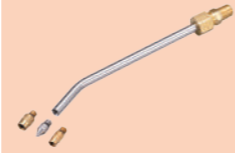

GA-016
Slimline Quick Release
Grease Coupler

GA-016XL
Long Nose Slimline Quick
Release Grease Coupler

GA-016K
Slimline Quick Release
Grease Coupler

GA-017
Hose Swivel (Anti-kink)

GA-018
Nylon Grease Brush

GA-F975-NP
Needle Nose Adaptor

GA-F975
Needle Nose Adaptor w/
120mm Grease Pipe

GA-LG-KIT-1
Multi-Fit Grease Pipe
- Curved Version

GA-LG-KIT-2
Multi-Fit Grease Pipe
- Straight Version

GA-LG-KIT-3
Multi-Fit Grease Pipe
- Straight Version w/
Anti-Kink Hose Swivel

GA-100
100mm Hex Steel
Grease Pipe

GA-170
170mm Hex Steel
Grease Pipe

GA-6CSHS
6" Curved Steel Hex
Grease Spout

GA-52J
52mm Recessed Fitting
Adaptor

GA-115J
115mm Recessed Fitting
Adaptor

GA-250J
250mm Recessed Fitting
Adaptor