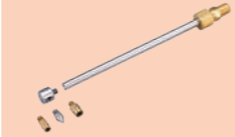

GA-F975-NP
Needle Nose Adaptor

GA-F975
Needle Nose Adaptor w/
120mm Grease Pipe

GA-LG-KIT-1
Multi-Fit Grease Pipe
- Curved Version

GA-LG-KIT-2
Multi-Fit Grease Pipe
- Straight Version

GA-LG-KIT-3
Multi-Fit Grease Pipe
- Straight Version w/
Anti-Kink Hose Swivel

GA-100
100mm Hex Steel
Grease Pipe

GA-170
170mm Hex Steel
Grease Pipe

GA-6CSHS
6" Curved Steel Hex
Grease Spout

GA-52J
52mm Recessed Fitting
Adaptor

GA-115J
115mm Recessed Fitting
Adaptor

GA-250J
250mm Recessed Fitting
Adaptor